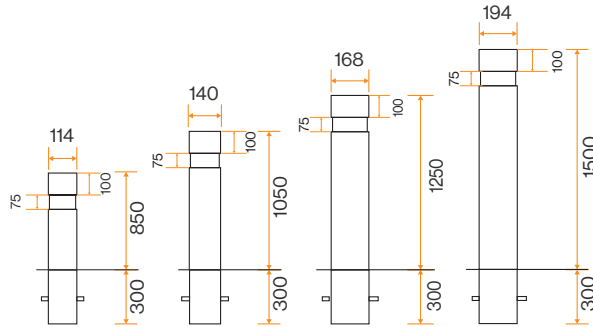

Heavy Duty Security Bollard BX14-037

Diagram