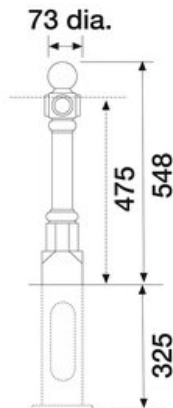

Weaver PU Single Rail

BXPU 1530-1

Duracast™ polyurethane (PU) single rail post system with ball finial.

Weaver PU single rail is available with either a root or base plate fixing.

Dimensions:

- Height: 548mm
- Overall diameter: 73mm
- Rail diameter: 42.4mm
- Root length: 325mm
- Weight: 8kg

Mild steel or stainless steel rails available.

This product is protected by U.K. Design Registration Laws, which prohibit unauthorised copying in any form.

Broxap Ltd., Rowhurst Industrial Estate, Chesterton, Newcastle-under-Lyme, Staffordshire, ST5 6BD

All dimensions are in millimeters, weights in kilograms and capacities in litres, are approximate and do not form any part of the contract. All prices are guide prices only and should be used for estimating purposes only. Broxap Limited reserve the right to change the design, specification or price of any item sold at any time.

All prices exclude VAT and delivery.