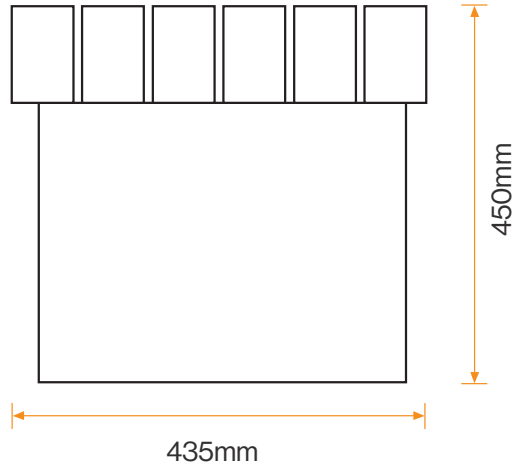

Litchard Bench BX17 4071/B

Standard Unit Dimensions:

Length: 1800mm
Width: 435mm
Height: 450mm
Weight: 65kg

Framework Colours/Finishes:

 Galvanised Only Finish	 RAL 9005 Jet Black	 RAL 9016 Traffic White
 BS 4800 00 A 05 Goose Grey	 BS 4800 18 B 25 Admiral Grey	 RAL 7016 Anthracite Grey
 BS 4800 14 C 39 Holly Green	 RAL 6005 Green	 RAL 5015 Sky Blue
 RAL 5013 Colbalt Blue	 BS 4800 20 C 40 Duchess Blue	 RAL 1023 Traffic Yellow
 RAL 3020 Traffic Red		

ISO 45001
Occupational Health and Safety Management
CERTIFIED

Litchard Bench BX17 4071/B

Options

- Hardwood timber slats available on request
- Available root fixed or base plated

Diagram

Standard Unit Dimensions:

Length: 1800mm
Width: 435mm
Height: 450mm
Weight: 65kg

Framework Colours/Finishes:

Galvanised Only Finish	Jet Black	Traffic White
Goose Grey	Admiral Grey	Anthracite Grey
Holly Green	Green	Sky Blue
Colbalt Blue	Duchess Blue	Traffic Yellow
Traffic Red		