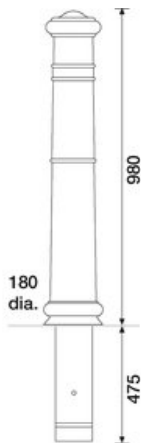

St. Helens PU Bollard

BXPU 1608

Standard duracast[™] polyurethane (PU) bollard with cannon ball style top and decorative rings.

Dimensions:

- Height: 980mm
- Overall diameter: 180mm
- Root length: 475mm
- Weight: 21kg

Options (£POA):

- Root, base plate or removable fixing
- Available in cast iron
- Decorative highlighting (gold as standard, other colours available on request)
- Reflective banding

Price per single root fixed duracast[™] polyurethane (PU) bollard painted in a single Broxap colour (black as standard). All options are available at an extra cost.

Broxap Ltd., Rowhurst Industrial Estate, Chesterton, Newcastle-under-Lyme, Staffordshire, ST5 6BD

All dimensions are in millimeters, weights in kilograms and capacities in litres, are approximate and do not form any part of the contract. All prices are guide prices only and should be used for estimating purposes only. Broxap Limited reserve the right to change the design, specification or price of any item sold at any time.