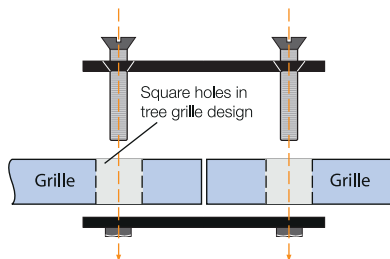

Standard Unit Dimensions:

Outside measurement:
1400mm x 1400mm

Internal aperture diameter:
550mm

Weight: 154kg