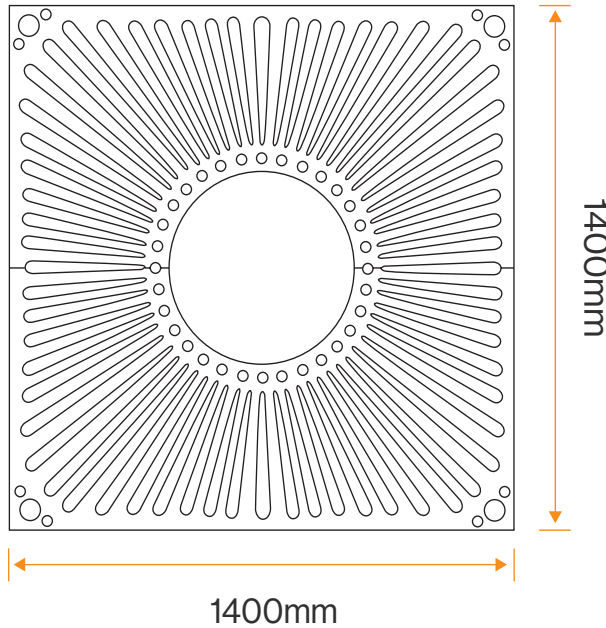

Sunburst Square Tree Grille
1400 x 1400mm

BX 431-5

Diagram