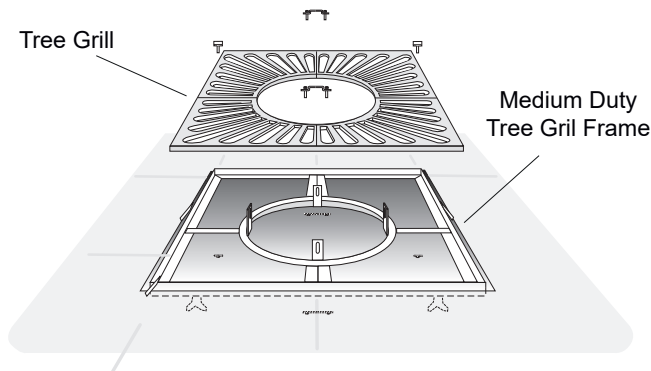

Fixing

Anti-theft Clamp

Broxap's standard anti-theft clamps prevent unauthorised removal of grille segments and help to ensure correct alignment of individual pieces.