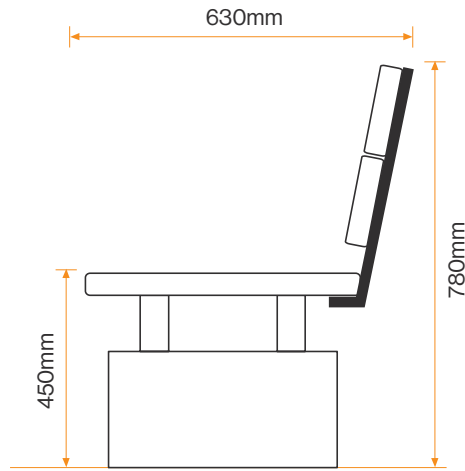

### Standard Unit Dimensions:

Length: 2000mm  
Width: 630mm  
Height: 780mm  
Weight: 128kg

## Options

- 2400mm - 4000mm Long
- Curved Bench

Broxap Limited, Rowhurst Industrial Estate, Chesterton, Newcastle-under-Lyme, Staffordshire, ST5 6BD T: 01782 564411 E: info@broxap.com W: www.broxap.com

## Hemstone Seat BX14 1024

#### Standard Unit Dimensions:

Length: 2000mm  
Width: 630mm  
Height: 780mm  
Weight: 128kg