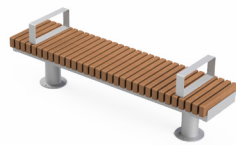

Features

- A wide range of shape and style options available
- Contemporary design options
- Mix and match units according to user need
- High-quality product finish for modern landscapes
- Steel frame galvanised to BS EN ISO 1461:2022

Versa Modular Seating Range

BX VERSA

1. Seat Type

Bench

Seat with Backrest

2. Slat Orientation

Vertical

Horizontal

3. Size

Single

Double

Triple

4. Shape

Straight

Curved

"S" Curved