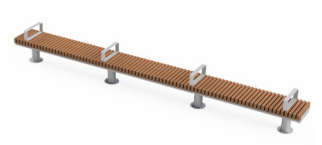

Versa Modular Seating Range

BX VERSA

FULLY MODULAR

Standard Unit Dimensions:

Made to suit customer requirements

Timber Materials:

Softwood

Iroko

Materials

- Frame: Galvanised mild steel
- Frame: Galvanised mild steel, polyester powder coated to any standard BS/RAL colour
- Slats: Softwood
- Slats: Hardwood iroko
- Slats: FSC® hardwood iroko

Broxap Limited, Rowhurst Industrial Estate, Chesterton, Newcastle-under-Lyme, Staffordshire, ST5 6BD T: 01782 564411 E: info@broxap.com W: www.broxap.com

Versa Modular Seating Range

BX VERSA

1. Seat Type

Bench

Seat with Backrest

2. Slat Orientation

Vertical

Horizontal

3. Size

Single

Double

Triple

4. Shape

Straight

Curved

"S" Curved