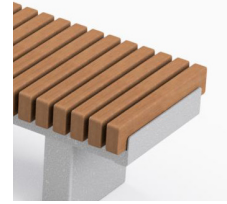

2. Slat Orientation

Vertical