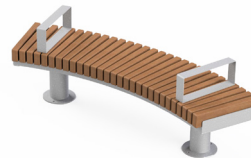

Features

- A wide range of shape and style options available
- Contemporary design options
- Mix and match units according to user need
- High-quality product finish for modern landscapes
- Steel frame galvanised to BS EN ISO 1461:2022

3. Size

Single

Double

Triple

4. Shape

Straight

Curved

"S" Curved

5. Leg Style

Hemstone

Helston

Litchard

Round

Saughton

Tiptree

Quad