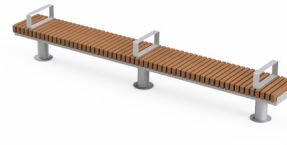

Features

- A wide range of shape and style options available
- Contemporary design options
- Mix and match units according to user need
- High-quality product finish for modern landscapes
- Steel frame galvanised to BS EN ISO 1461:2022

Versa Modular Seating Range

BX VERSA

1. Seat Type

Bench

Seat with Backrest

2. Slat Orientation

Vertical

Horizontal

3. Size

Single

Double

Triple

4. Shape

Straight

Curved

"S" Curved