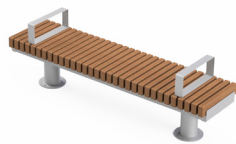

Versa Modular Seating Range

BX VERSA

1. Seat Type

Bench

Seat with Backrest

2. Slat Orientation

Vertical

Horizontal

3. Size

Single

Double

Triple

4. Shape

Straight

Curved

"S" Curved

5. Leg Style

Hemstone

Helston

Litchard

Round

Saughton

Tiptree

Quad