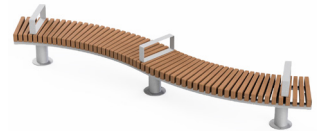

Versa Modular Seating Range

BX VERSA

FULLY MODULAR

Standard Unit Dimensions:

Made to suit customer requirements

Timber Materials:

Softwood

Iroko

Versa Modular Seating Range

BX VERSA

1. Seat Type

Bench

Seat with Backrest

2. Slat Orientation

Vertical

Horizontal

3. Size

Single

Double

Triple

4. Shape

Straight

Curved

"S" Curved

5. Leg Style

Hemstone

Helston

Litchard

Round

Saughton

Tiptree

Quad