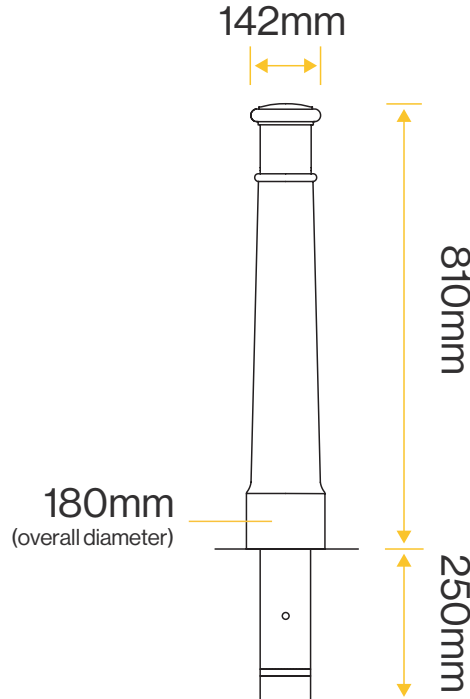

### Standard Unit Dimensions:

Overall Diameter: 180mm  
Height: 810mm  
Root Length: 250mm  
Weight: 13kg

### Diagram

#### Standard Unit Dimensions:

Overall Diameter: 180mm  
Height: 810mm  
Root Length: 250mm  
Weight: 13kg