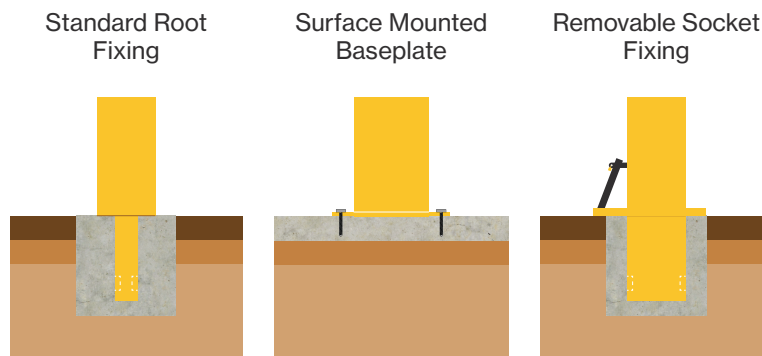

Installation

Broxap Limited, Rowhurst Industrial Estate, Chesterton, Newcastle-under-Lyme, Staffordshire, ST5 6BD T: 01782 564411 E: info@broxap.com W: www.broxap.com