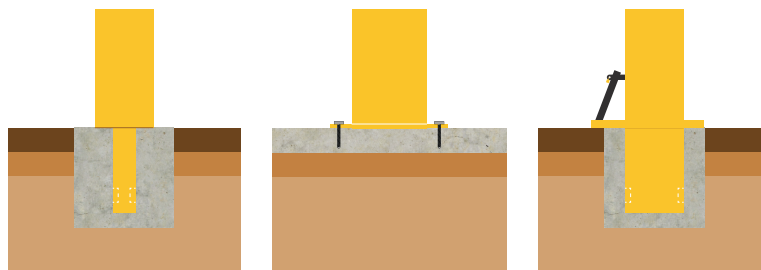

The colours shown are a guide only.
Please check a colour chart to see the actual colour.

Product Information

Duracast™ polyurethane (PU) bollard with slanted top.

Features

- Duracast™ Polyurethane (PU) bollard
- Slanted Top
- Available in a range of colours

Llantrisant PU Bollard BXP1757-RT

Diagram

Standard Unit Dimensions:

Diameter: 158mm
Height: 996mm
Root Length: 365mm
Weight: 22 kg

Colours/Finishes:

RAL 9005 Jet Black	RAL 9016 Traffic White	RAL 7016 Anthracite Grey
RAL 5013 Colbalt Blue	BS 4800 20 C 40 Duchess Blue	BS 4800 00 A 05 Goose Grey
RAL 6005 Green	BS 4800 14 C 39 Holly Green	RAL 5015 Sky Blue
RAL 3020 Traffic Red	RAL 1023 Traffic Yellow	

The colours shown are a guide only.
Please check a colour chart to see the actual colour.

Installation

Standard Root Fixing

Surface Mounted Baseplate

Removable Socket Fixing

Broxap Limited, Rowhurst Industrial Estate, Chesterton, Newcastle-under-Lyme, Staffordshire, ST5 6BD T: 01782 564411 E: info@broxap.com W: www.broxap.com