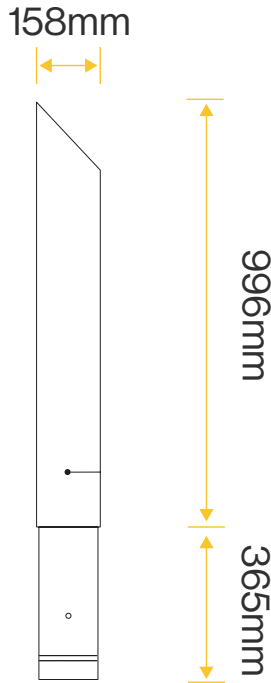

Llantrisant PU Bollard BXP1757-RT

Standard Unit Dimensions:

Diameter: 158mm
Height: 996mm
Root Length: 365mm
Weight: 22 kg

Colours/Finishes:

RAL 9005 Jet Black	RAL 9016 Traffic White	RAL 7016 Anthracite Grey
RAL 5013 Cobalt Blue	BS 4800 20 C 40 Duchess Blue	BS 4800 00 A 05 Goose Grey
RAL 6005 Green	BS 4800 14 C 39 Holly Green	RAL 5015 Sky Blue
RAL 3020 Traffic Red	RAL 1023 Traffic Yellow	

The colours shown are a guide only.
Please check a colour chart to see the actual colour.

Product Information

Duracast™ polyurethane (PU) bollard with slanted top.

Features

- Duracast™ Polyurethane (PU) bollard
- Slanted Top
- Available in a range of colours

Llantrisant PU Bollard BXP1757-RT

Diagram

Standard Unit Dimensions:

Diameter: 158mm
Height: 996mm
Root Length: 365mm
Weight: 22 kg

Colours/Finishes:

RAL 9005 Jet Black	RAL 9016 Traffic White	RAL 7016 Anthracite Grey
RAL 5013 Colbalt Blue	BS 4800 20 C 40 Duchess Blue	BS 4800 00 A 05 Goose Grey
RAL 6005 Green	BS 4800 14 C 39 Holly Green	RAL 5015 Sky Blue
RAL 3020 Traffic Red	RAL 1023 Traffic Yellow	

The colours shown are a guide only.
Please check a colour chart to see the actual colour.

Installation

Standard Root Fixing

Surface Mounted Baseplate

Removable Socket Fixing

Broxap Limited, Rowhurst Industrial Estate, Chesterton, Newcastle-under-Lyme, Staffordshire, ST5 6BD T: 01782 564411 E: info@broxap.com W: www.broxap.com