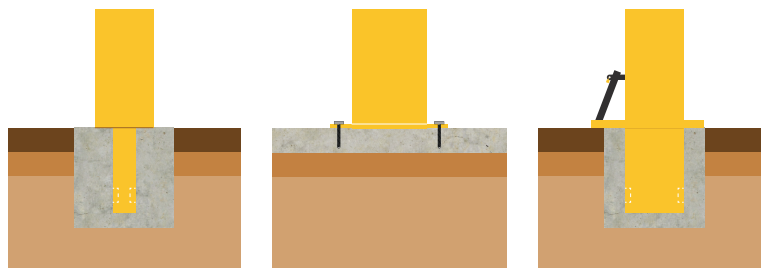

The colours shown are a guide only.
Please check a colour chart to see the actual colour.

Product Information

Modern robust duracast™ polyurethane (PU) bollard with slanted top and wide section body.

Features

- Duracast™ Polyurethane (PU) bollard
- Available with different coloured reflective bands
- Slanted Top
- Available in a range of colours

Materials Used

- Duracast™ Polyurethane

Options

- Root, base plate or removable fixing
- 'Anti-ram' version

Standard Unit Dimensions:

Overall Diameter:
250mm x 150mm Oval
Height: 900mm
Root Length: 345mm

Colours/Finishes:

RAL 9005 Jet Black	RAL 9016 Traffic White	RAL 7016 Anthracite Grey
RAL 5013 Colbalt Blue	BS 4800 20 C 40 Duchess Blue	BS 4800 00 A 05 Goose Grey
RAL 6005 Green	BS 4800 14 C 39 Holly Green	RAL 5015 Sky Blue
RAL 3020 Traffic Red	RAL 1023 Traffic Yellow	

The colours shown are a guide only.
Please check a colour chart to see the actual colour.

Installation

Standard Root Fixing

Surface Mounted Baseplate

Removable Socket Fixing

Broxap Limited, Rowhurst Industrial Estate, Chesterton, Newcastle-under-Lyme, Staffordshire, ST5 6BD T: 01782 564411 E: info@broxap.com W: www.broxap.com