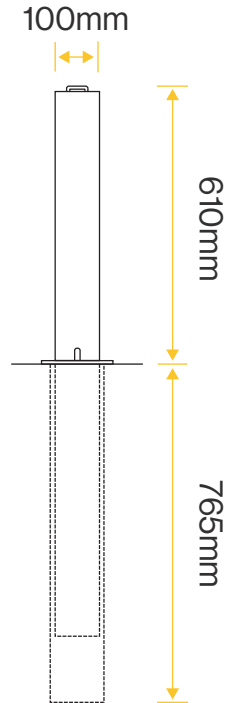

Economy Telescopic Post BX015505

Standard Unit Dimensions:

Height: 610mm
Root Length: 765mm
Weight: 25kg

Colours/Finishes:

**Galvanised Only
Finish**

The colours shown are a guide only.
Please check a colour chart to see the
actual colour.

- Galvanised to BS EN ISO 1461
- Fold down
- 1 key per post
- Flat top
- Handle on the top of the post
- Collapsable
- 10mm Gauge

Materials Used

- Galvanised steel

Options

- Padlock

Broxap Limited, Rowhurst Industrial Estate, Chesterton, Newcastle-under-Lyme, Staffordshire, ST5 6BD T: 01782 564411 E: info@broxap.com W: www.broxap.com

Economy Telescopic Post BX015505

Diagram

Standard Unit Dimensions:

Height: 610mm
Root Length: 765mm
Weight: 25kg

Colours/Finishes:

**Galvanised Only
Finish**

The colours shown are a guide only.
Please check a colour chart to see the
actual colour.