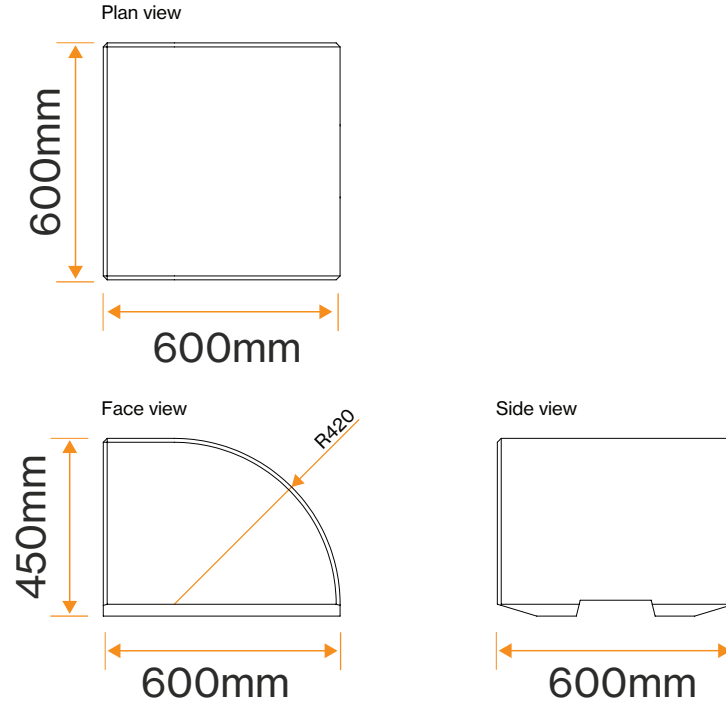

Standard Unit Dimensions:

Length: 600mm
 Width: 600mm
 Height: 450mm

Concrete Colours/Finishes:

LG01
 Acid Etched

WH03
 Acid Etched

BL03
 Acid Etched

RD10
 Acid Etched

YL01
 Acid Etched

Broxap Limited, Rowhurst Industrial Estate, Chesterton, Newcastle-under-Lyme, Staffordshire, ST5 6BD T: 01782 564411 E: info@broxap.com W: www.broxap.com

Diagram

Standard Unit Dimensions:

Length: 600mm
 Width: 600mm
 Height: 450mm