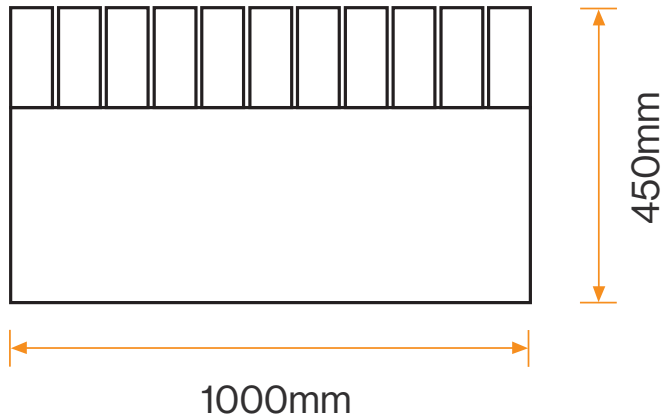

### Standard Unit Dimensions:

Length: 3000mm  
Width: 1000mm  
Height: 450mm

#### Standard Unit Dimensions:

Length: 3000mm  
Width: 1000mm  
Height: 450mm