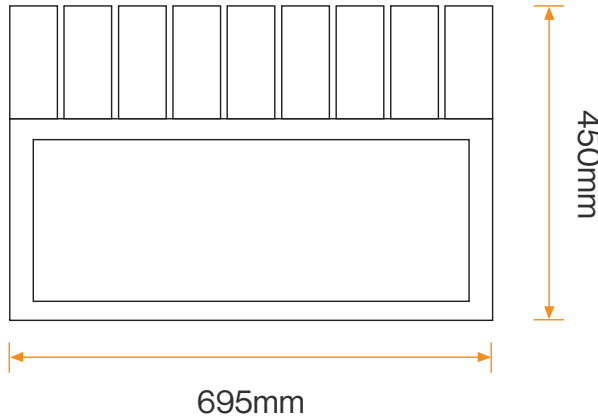

Shoreham Bench BX14 4310

Standard Unit Dimensions:

Length: 2000mm
Width: 695mm
Height: 450mm

Framework Colours/Finishes:

Galvanised Only Finish	Jet Black	Traffic White
Goose Grey	Cobalt Blue	Anthracite Grey
Holly Green	Green	Sky Blue
Traffic Red	Duchess Blue	Traffic Yellow

Shoreham Bench BX14 4310

Options

- A choice of fixings, frame finishes and colours available

Diagram

Installation

Root/Submerged Fixing

Surface Mounted Baseplate

Standard Unit Dimensions:

Length: 2000mm
Width: 695mm
Height: 450mm

Framework Colours/Finishes:

Galvanised Only Finish	RAL 9005 Jet Black	RAL 9016 Traffic White
BS 4800 00 A 05 Goose Grey	RAL 5013 Cobalt Blue	RAL 7016 Anthracite Grey
BS 4800 14 C 39 Holly Green	RAL 6005 Green	RAL 5015 Sky Blue
RAL 3020 Traffic Red	BS 4800 20 C 40 Duchess Blue	RAL 1023 Traffic Yellow