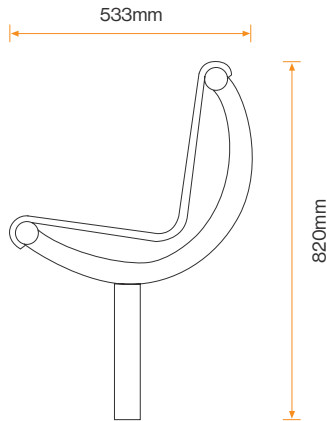

Circular Weyburn Seat BX14 112/S-RT

Standard Unit Dimensions:

Bespoke length to suit each individual location

Height: 820mm

Root Length: 450mm

Framework Colours/Finishes:

	RAL 9005 Jet Black	RAL 9016 Traffic White
BS 4800 00 A 05 Goose Grey	RAL 5013 Cobalt Blue	RAL 7016 Anthracite Grey
BS 4800 14 C 39 Holly Green	RAL 6005 Green	RAL 5015 Sky Blue
RAL 3020 Traffic Red	BS 4800 20 C 40 Duchess Blue	RAL 1023 Traffic Yellow

The colours shown are a guide only. Please check a colour chart to see the actual colour.

Product Information

Manufactured to chosen dimensions, the Circular Weyburn Seat offers increased seating provision in a stylish, eye-catching steel design. It can be finished in one of a range of colours with armrests and a choice of fixing also available.

Circular Weyburn Seat BX14 112/S-RT

Diagram

Installation

Root/Submerged Fixing

Surface Mounted Baseplate

Standard Unit Dimensions:

Bespoke length to suit each individual location

Height: 820mm

Root Length: 450mm

Framework Colours/Finishes:

Galvanised Only Finish	Jet Black	Traffic White
Goose Grey	Cobalt Blue	Anthracite Grey
Holly Green	Green	Sky Blue
Traffic Red	Duchess Blue	Traffic Yellow

The colours shown are a guide only. Please check a colour chart to see the actual colour.