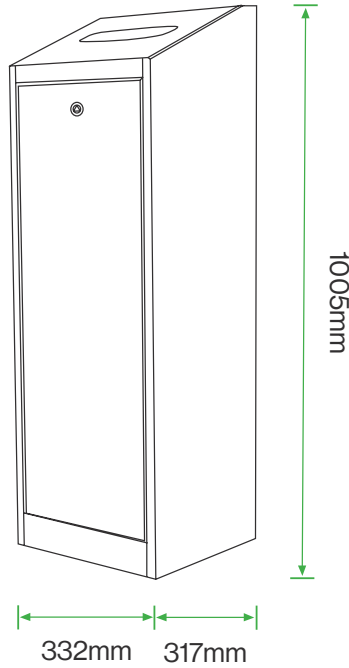

Daventry Internal Recycling Bin BX45G 2900-60-S

Standard Unit Dimensions:

Height: 1005mm
Width: 332mm
Depth: 317mm
Capacity: 60 Litres

Colours/Finishes:

| | | |
|--|---------------------------------|--------------------------------|
| RAL 9005 Jet Black | RAL 9016 Traffic White | RAL 7016 Anthracite Grey |
| RAL 5013 Cobalt Blue | BS 4800 20 C 40 Duchess Blue | RAL 5015 Sky Blue |
| RAL 6005 Moss Green | BS 4800 14 C 39 Holly Green | BS 4800 10-A-07 Nimbus Grey |
| RAL 9006 White Aluminium | BS 4800 10-A-07 Goose Grey | RAL 1023 Traffic Yellow |
| <div style="background-color: red; color: white; padding: 2px; display: inline-block;">RAL 3020</div> Traffic Red | | |

The colours shown are a guide only.
Please check a colour chart to see the actual colour.

Product Information

Single internal recycling bin which is designed to fit discreetly into any office environment.

Materials Used

- 1.5mm Galvanised steel

Options

- Available in 40 litres and 120 litres capacity.

Broxap Limited, Rowhurst Industrial Estate, Chesterton, Newcastle-under-Lyme, Staffordshire, ST5 6BD T: 01782 564411 E: info@broxap.com W: www.broxap.com

Daventry Internal Recycling Bin BX45G 2900-60-S

Diagram

Standard Unit Dimensions:

Height: 1005mm
Width: 332mm
Depth: 317mm
Capacity: 60 Litres

Colours/Finishes:

| | | |
|--|---------------------------------|--------------------------------|
| RAL 9005 Jet Black | RAL 9016 Traffic White | RAL 7016 Anthracite Grey |
| RAL 5013 Cobalt Blue | BS 4800 20 C 40 Duchess Blue | RAL 5015 Sky Blue |
| RAL 6005 Moss Green | BS 4800 14 C 39 Holly Green | BS 4800 10-A-07 Nimbus Grey |
| RAL 9006 White Aluminium | BS 4800 10-A-07 Goose Grey | RAL 1023 Traffic Yellow |
| <div style="background-color: red; color: white; padding: 2px; display: inline-block;">RAL 3020</div> Traffic Red | | |