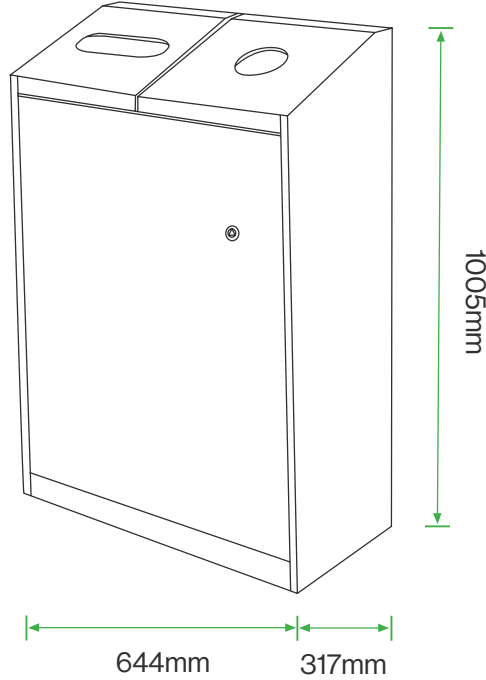

### Standard Unit Dimensions:

Height: 1005mm

Width: 644mm

Depth: 317mm

Capacity: 120 Litres (2 x 60 Litres)

## Product Information

The Double Daventry is an internal recycling bin which has the same features and construction as the single unit. Capacity of 120 litres, 2 x 60 litres.

#### Standard Unit Dimensions:

Height: 1005mm  
Width: 644mm  
Depth: 317mm  
Capacity: 120 Litres (2 x 60 Litres)