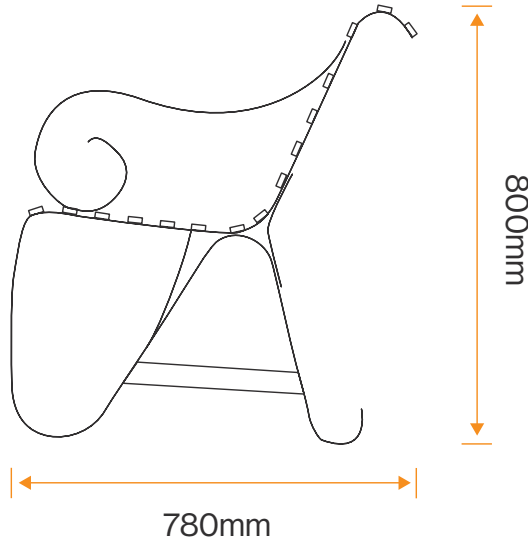

Chapelton Seat BX14 4062

Diagram