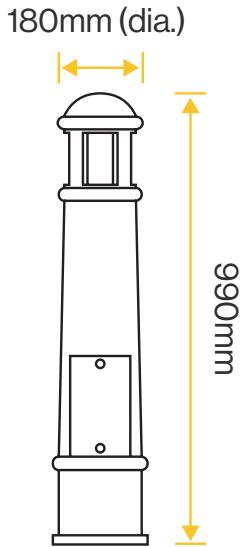

Resolute Illuminated Bollard

BX46 7001

broxap[®]
street furniture

A traditional style cast iron illuminated bollard designed for urban landscapes.

Features:

- Robust cast iron construction for durability
- High-efficiency LED lighting for energy savings
- Available with opal or clear polycarbonate glazing
- Uniform light distribution for enhanced visibility
- Built to withstand outdoor conditions
- Domed top adds a refined architectural touch

☎ 01782 564411
✉ info@broxap.com
🌐 www.broxap.com

Bollard Dimensions

Flanged Baseplate Dimensions

Product Details

Product Name	Resolute Illuminated Bollard
Product Code	BX46 7001
Dimensions	990 x 180 mm
Material	Cast iron powder coated gloss black RAL 9005
LED Lighting	3000K (standard) 4000K
Reflector	Oldbury
Glazing Options	Clear polycarbonate (standard) Opal polycarbonate
Additional Options	Polyester powder coated in any standard RAL/BS colour
Fixing	Flanged baseplate, flanged baseplate with fabricated root or flanged baseplate with j-bolt fixings