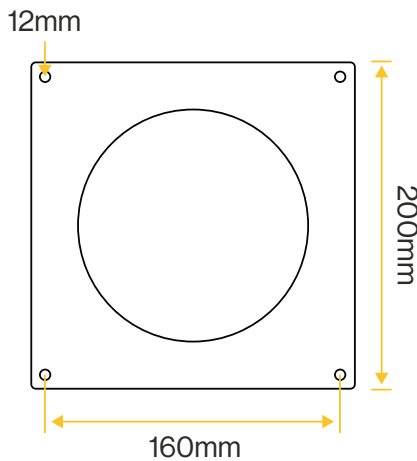

☎ 01782 564411
✉ info@broxap.com
🌐 www.broxap.com

Bollard Dimensions

Flanged Baseplate Dimensions

Product Details

Product Name	Resolute Illuminated Bollard
Product Code	BX46 7001
Dimensions	990 x 180 mm
Material	Cast iron powder coated gloss black RAL 9005
LED Lighting	3000K (standard) 4000K
Reflector	Oldbury
Glazing Options	Clear polycarbonate (standard) Opal polycarbonate
Additional Options	Polyester powder coated in any standard RAL/BS colour
Fixing	Flanged baseplate, flanged baseplate with fabricated root or flanged baseplate with j-bolt fixings