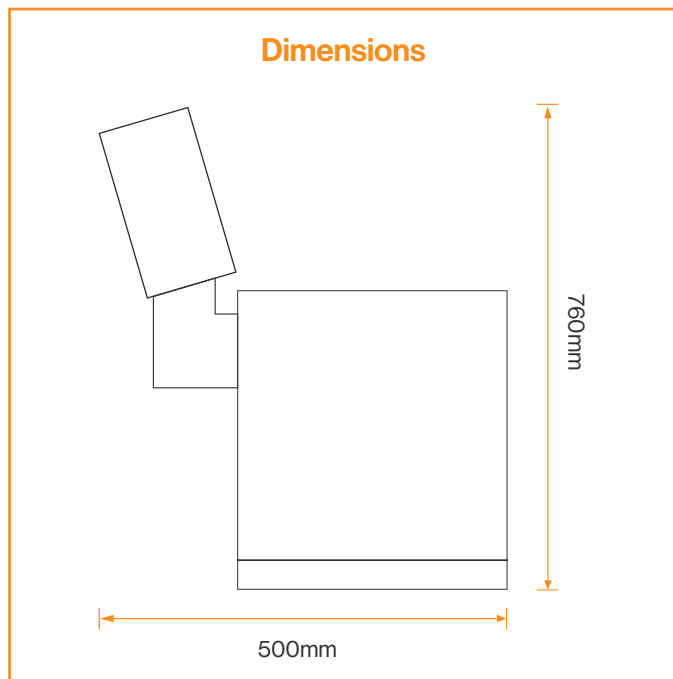

☎ 01782 564411
✉ info@broxap.com
🌐 www.broxap.com

Product Details

Product Name	Broadmarsh Seat
Product Code	BX14 BROADMARSH-5
Dimensions	500 x 760 x 3000 mm
Frame Material	Galvanised steel
timber Type	Softwood Hardwood (Oak)
Options	Armrests Full length backrest Polyester powder coated in any standard RAL/BS colour Corten steel frame
Fixing	Surface mount base plated or submerged base plated