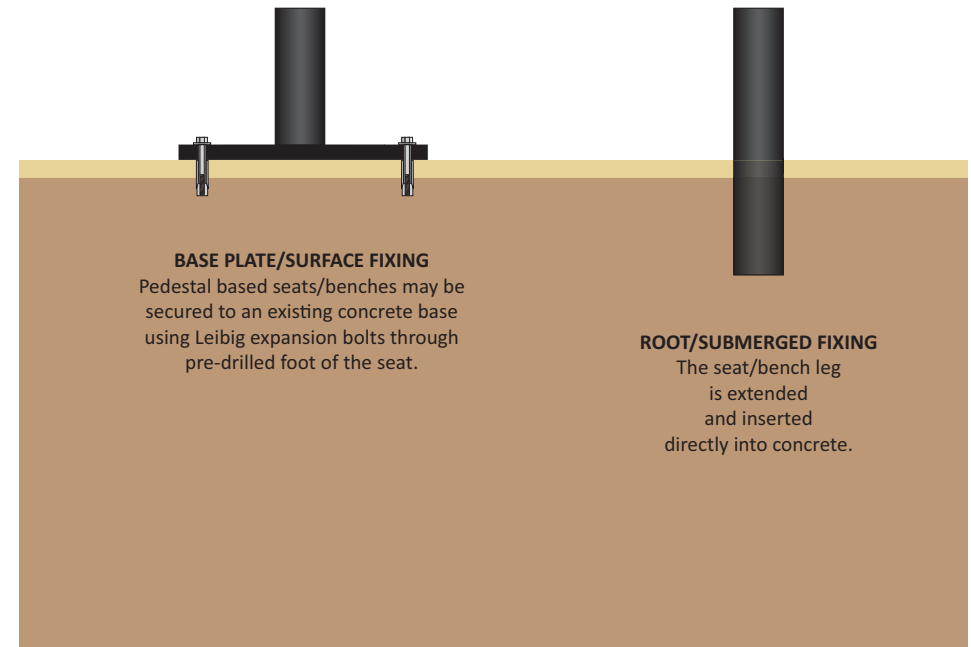

Weyburn Steel Bench BX14 117/B

Features

- All welded steel bench
- 1800mm long x 570mm wide x 470mm high
- 40kg
- Framework available in a range of colours

Weyburn Steel Bench

BX14 117/B

Materials Used

Steel

Colours/Finishes

THE COLOURS SHOWN ARE A GUIDE ONLY.
PLEASE CHECK A COLOUR CHART TO SEE THE ACTUAL COLOUR.

Installation

Options

- Root fixed
- Base plate fixing
- Curved bench
- Arm rests