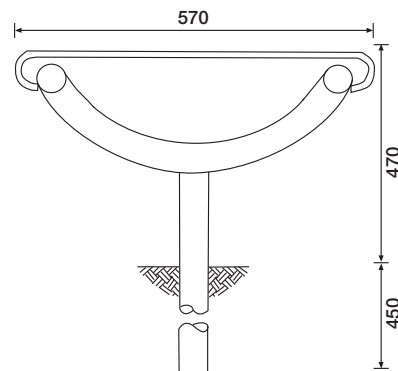

Weyburn Steel Bench BX14 117/B

Features

- All welded steel bench
- 1800mm long x 570mm wide x 470mm high
- 40kg
- Framework available in a range of colours

Weyburn Steel Bench

BX14 117/B

Materials Used

Steel