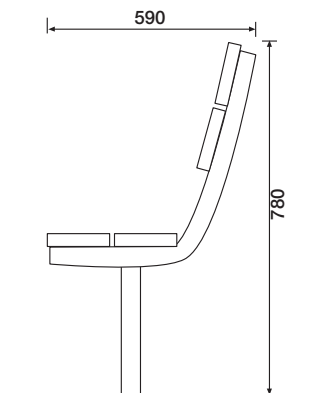

## Bryntirion Steel Framed Seat BX14 4035

### Features

- Steel framed seat
- Four hardwood Iroko slats as standard
- 1800mm long x 590mm wide x 780mm high
- 40kg
- Framework available in a range of colours