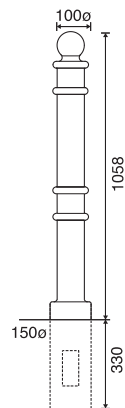

## Pontypool Cast Iron Bollard BX 1574-RT

### Features

- Slim cast iron bollard
- Decorative bands
- Ball finial
- 1058mm high x 150mm diameter
- 33kg
- Available in a range of colours