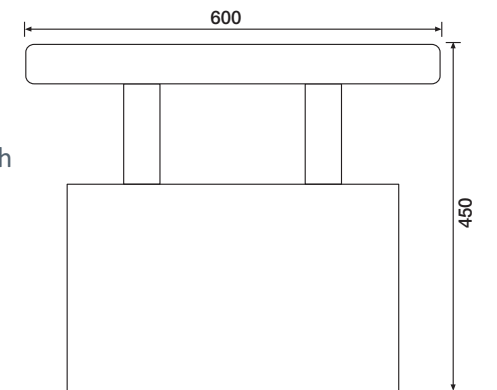

Hemstone Steel Framed Bench

BX21 1020

Features

- Steel framed bench
- Granite legs - Royal Grey
- Thirteen hardwood Iroko slats as standard
- 2000mm long x 600mm wide x 450mm high
- 128kg
- Framework available in a range of colours

Hemstone Steel Framed Bench BX21 1020

Materials Used

Steel
Hardwood Iroko - Planed and sanded
Granite - Royal Grey

Other Materials Available

Pressure treated softwood

Colours/Finishes

THE COLOURS SHOWN ARE A GUIDE ONLY.
PLEASE CHECK A COLOUR CHART TO SEE THE ACTUAL COLOUR.