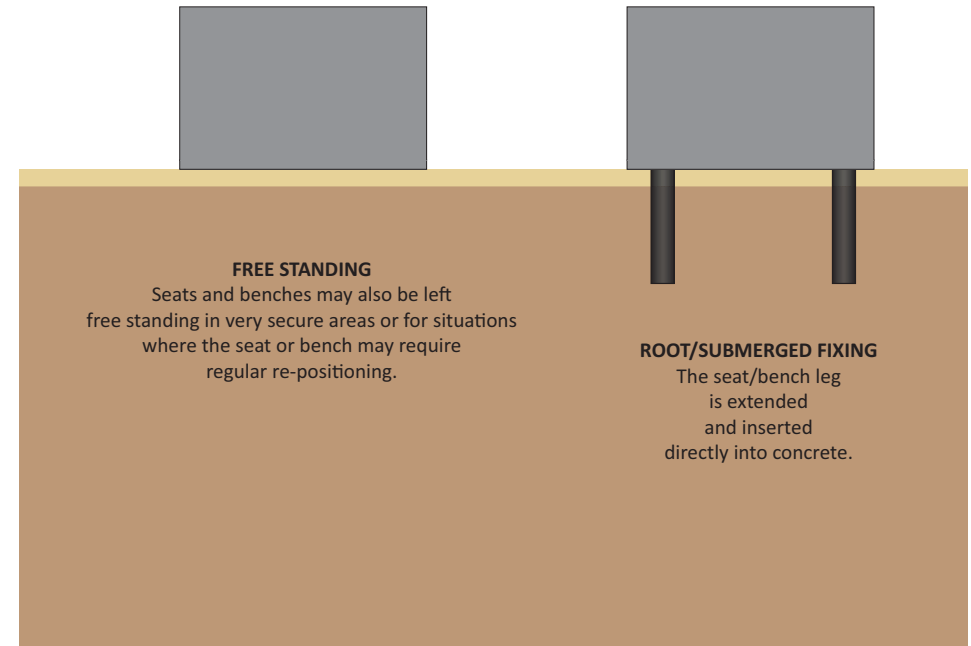

Hemstone Steel Framed Bench

BX21 1020

Features

- Steel framed bench
- Granite legs - Royal Grey
- Thirteen hardwood Iroko slats as standard
- 2000mm long x 600mm wide x 450mm high
- 128kg
- Framework available in a range of colours

Hemstone Steel Framed Bench BX21 1020

Materials Used

Steel
Hardwood Iroko - Planed and sanded
Granite - Royal Grey

Other Materials Available

Pressure treated softwood

Colours/Finishes

THE COLOURS SHOWN ARE A GUIDE ONLY.
PLEASE CHECK A COLOUR CHART TO SEE THE ACTUAL COLOUR.

Installation

Options

- Free standing
- Pressure treated softwood
- FSC timber - hardwood or softwood
- Arm rests