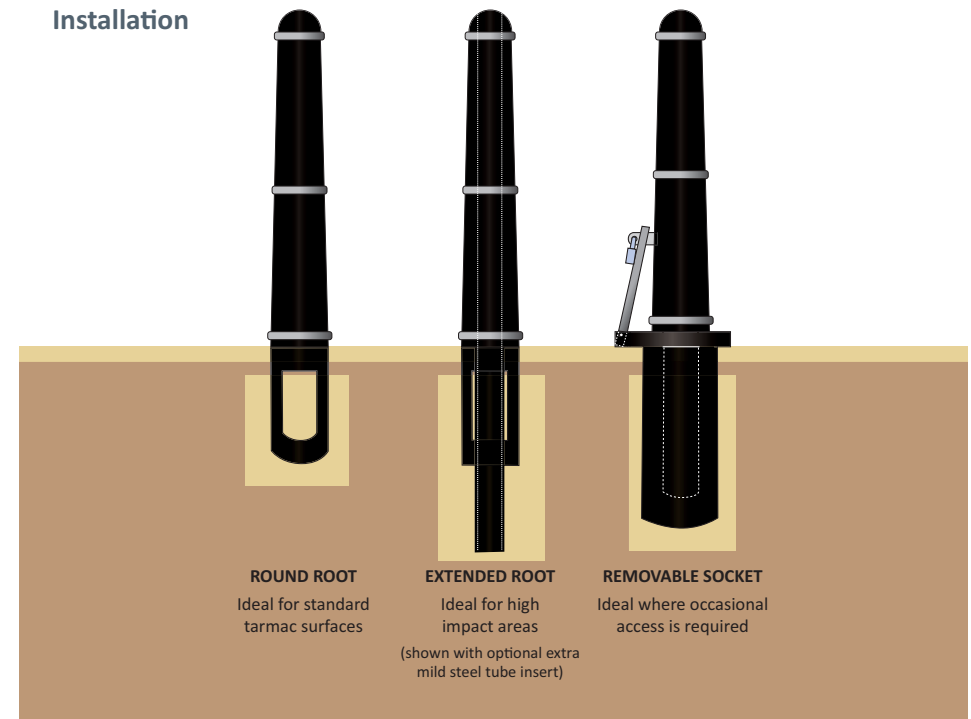

Capital Cast Iron Bollard BX 1505-RT

- Features**
- Cast iron bollard
 - Decorative bands
 - Rounded top
 - 1058mm high x 204mm diameter
 - 47kg
 - Available in a range of colours

Capital Cast Iron Bollard BX 1505-RT

Materials Used
Cast iron

Other Materials Available
Anti-ram ductile iron

Design-Life, Guarantees & Warranties (terms apply)
100 year cast iron guarantee

Colours/Finishes

THE COLOURS SHOWN ARE A GUIDE ONLY.
PLEASE CHECK A COLOUR CHART TO SEE THE ACTUAL COLOUR.

Installation

Options

- Removable fixing
- Extended root
- Steel inserts for additional strength
- Decorative highlighting
- Reflective banding
- Custom crests and logos