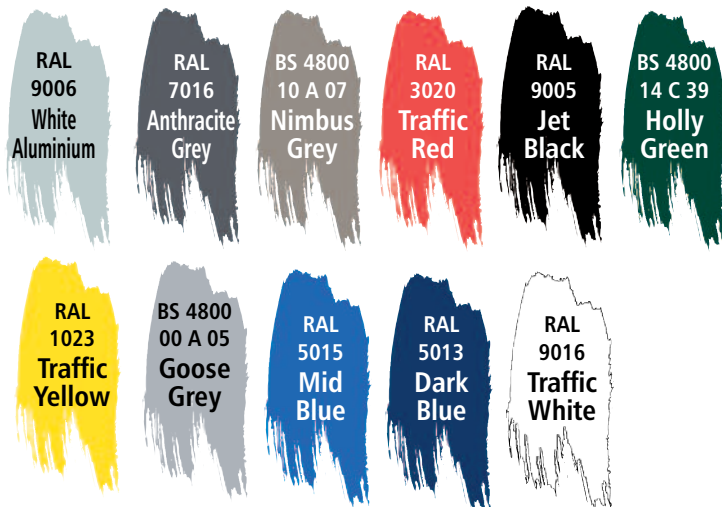

Capital Cast Iron Bollard BX 1505-RT

Materials Used
Cast iron

Other Materials Available
Anti-ram ductile iron

Design-Life, Guarantees & Warranties (terms apply)
100 year cast iron guarantee

Colours/Finishes