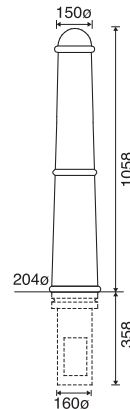

Capital Cast Iron Bollard BX 1505-RT

- Features**
- Cast iron bollard
 - Decorative bands
 - Rounded top
 - 1058mm high x 204mm diameter
 - 47kg
 - Available in a range of colours

Capital Cast Iron Bollard BX 1505-RT