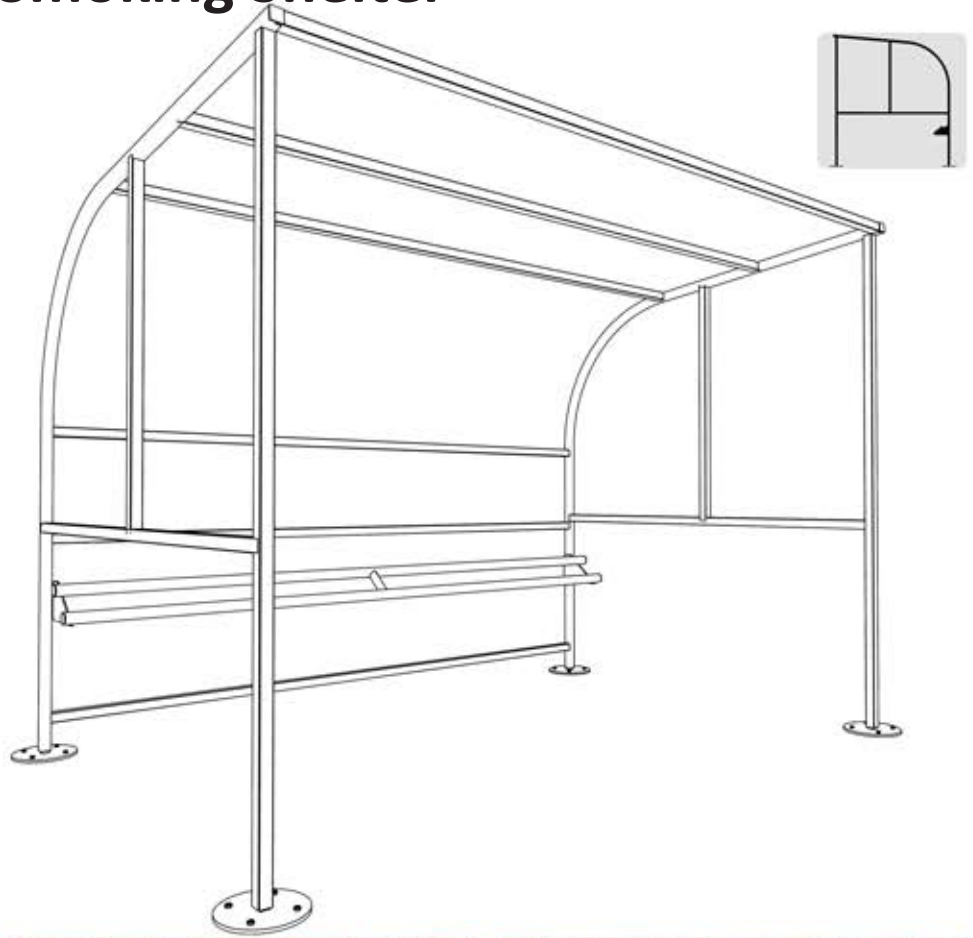

Crosby Economy Smoking Shelter

Features:

All pre-designed shelters.

PETg or polycarbonate for impact resistance and discolouration.

On all defects as a result of workmanship, material selection and finish (wear and tear, vandalism and abuse excluded).

Hot-dip galvanised components increase life expectancy up to 85 years plus.

We deliver and install our canopies nationally.

Choose from our standard range of RAL and BS colours.

Economical, Light-Weight Design

Assembled With Anti-Tamper Bolts

Base Plate Fixing

Hot Dipped Galvanized

Internal Perch Seating

ClearView PETg UV Sheeting

Broxap Limited, Rowhurst Industrial Estate, Chesterton, Newcastle-under-Lyme, Staffordshire ST5 6BD
 Tel: +44 (0)1782 564411 • Fax: +44 (0)1782 565357/562546 • E.mail: sales@broxap.com • Web: www.broxap.com