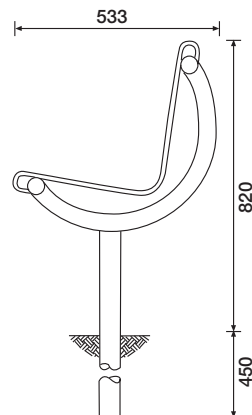

Weyburn Steel Seat BX14 110/S

Features

- All welded steel seat
- 1800mm long x 533mm wide x 820mm high
- 59kg
- Framework available in a range of colours

Weyburn Steel Seat BX14 110/S

Materials Used
Steel

Colours/Finishes

THE COLOURS SHOWN ARE A GUIDE ONLY.
PLEASE CHECK A COLOUR CHART TO SEE THE ACTUAL COLOUR.

Installation

Options

- Root fixed
- Base plate fixing
- Curved seat
- Arm rests