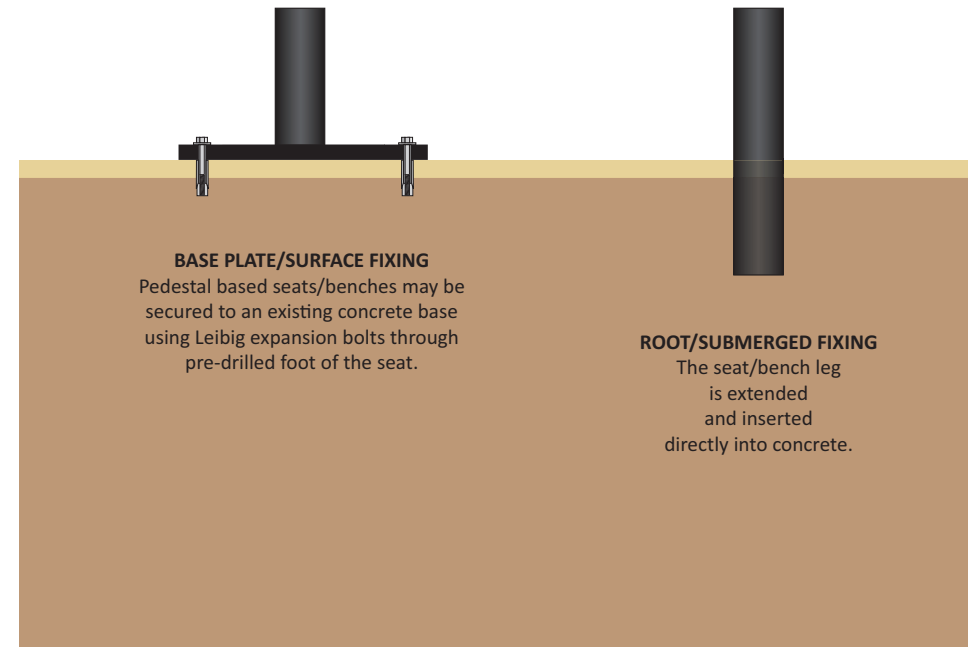

Weyburn Steel Seat BX14 110/S

Features

- All welded steel seat
- 1800mm long x 533mm wide x 820mm high
- 59kg
- Framework available in a range of colours

Weyburn Steel Seat BX14 110/S

Materials Used
Steel

Colours/Finishes

THE COLOURS SHOWN ARE A GUIDE ONLY.
PLEASE CHECK A COLOUR CHART TO SEE THE ACTUAL COLOUR.

Installation

Options

- Root fixed
- Base plate fixing
- Curved seat
- Arm rests