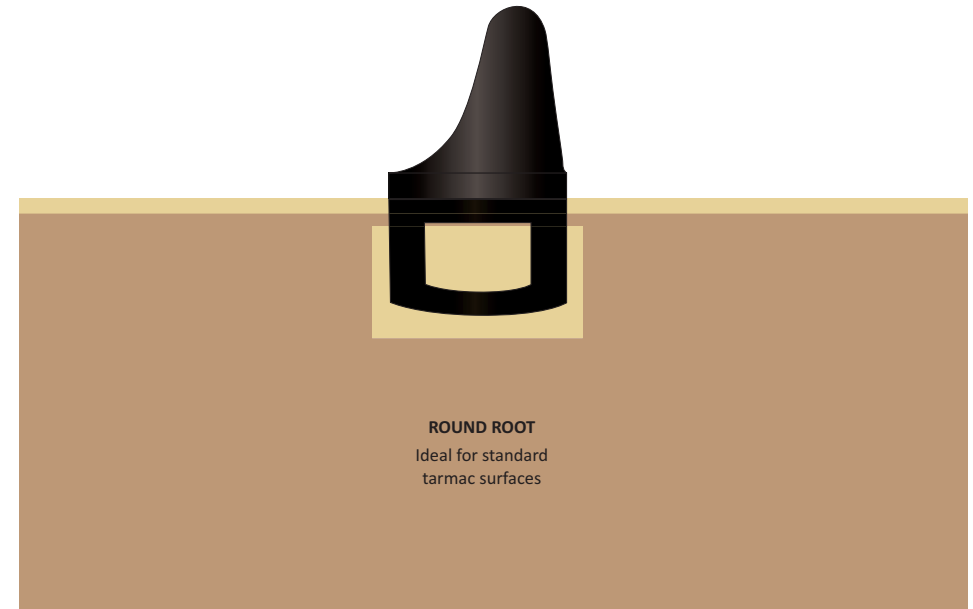

Installation

Options

Custom crests and logos