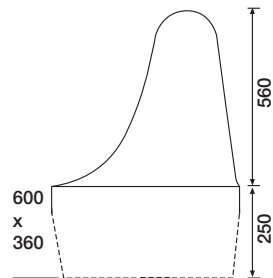

Kerbside Protector BX 1686-DI

- Features**
Ductile iron kerbside protector
560mm high x 600mm diameter (at base)
250mm root length
109kg
Available in a range of colours

Kerbside Protector BX 1686-DI

Materials Used