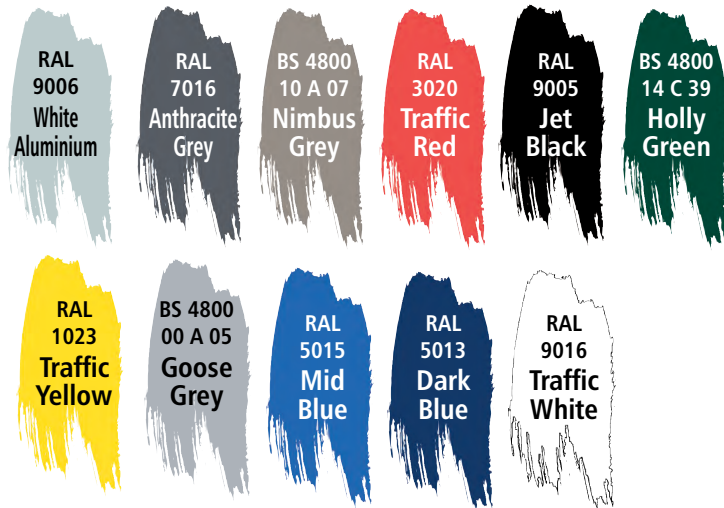

Kerbside Protector BX 1686-DI

- Features**
Ductile iron kerbside protector
560mm high x 600mm diameter (at base)
250mm root length
109kg
Available in a range of colours

Kerbside Protector BX 1686-DI

Materials Used

Anti-ram ductile iron

Design-Life, Guarantees & Warranties (terms apply)

100 year cast iron guarantee

Colours/Finishes

THE COLOURS SHOWN ARE A GUIDE ONLY.
PLEASE CHECK A COLOUR CHART TO SEE THE ACTUAL COLOUR.